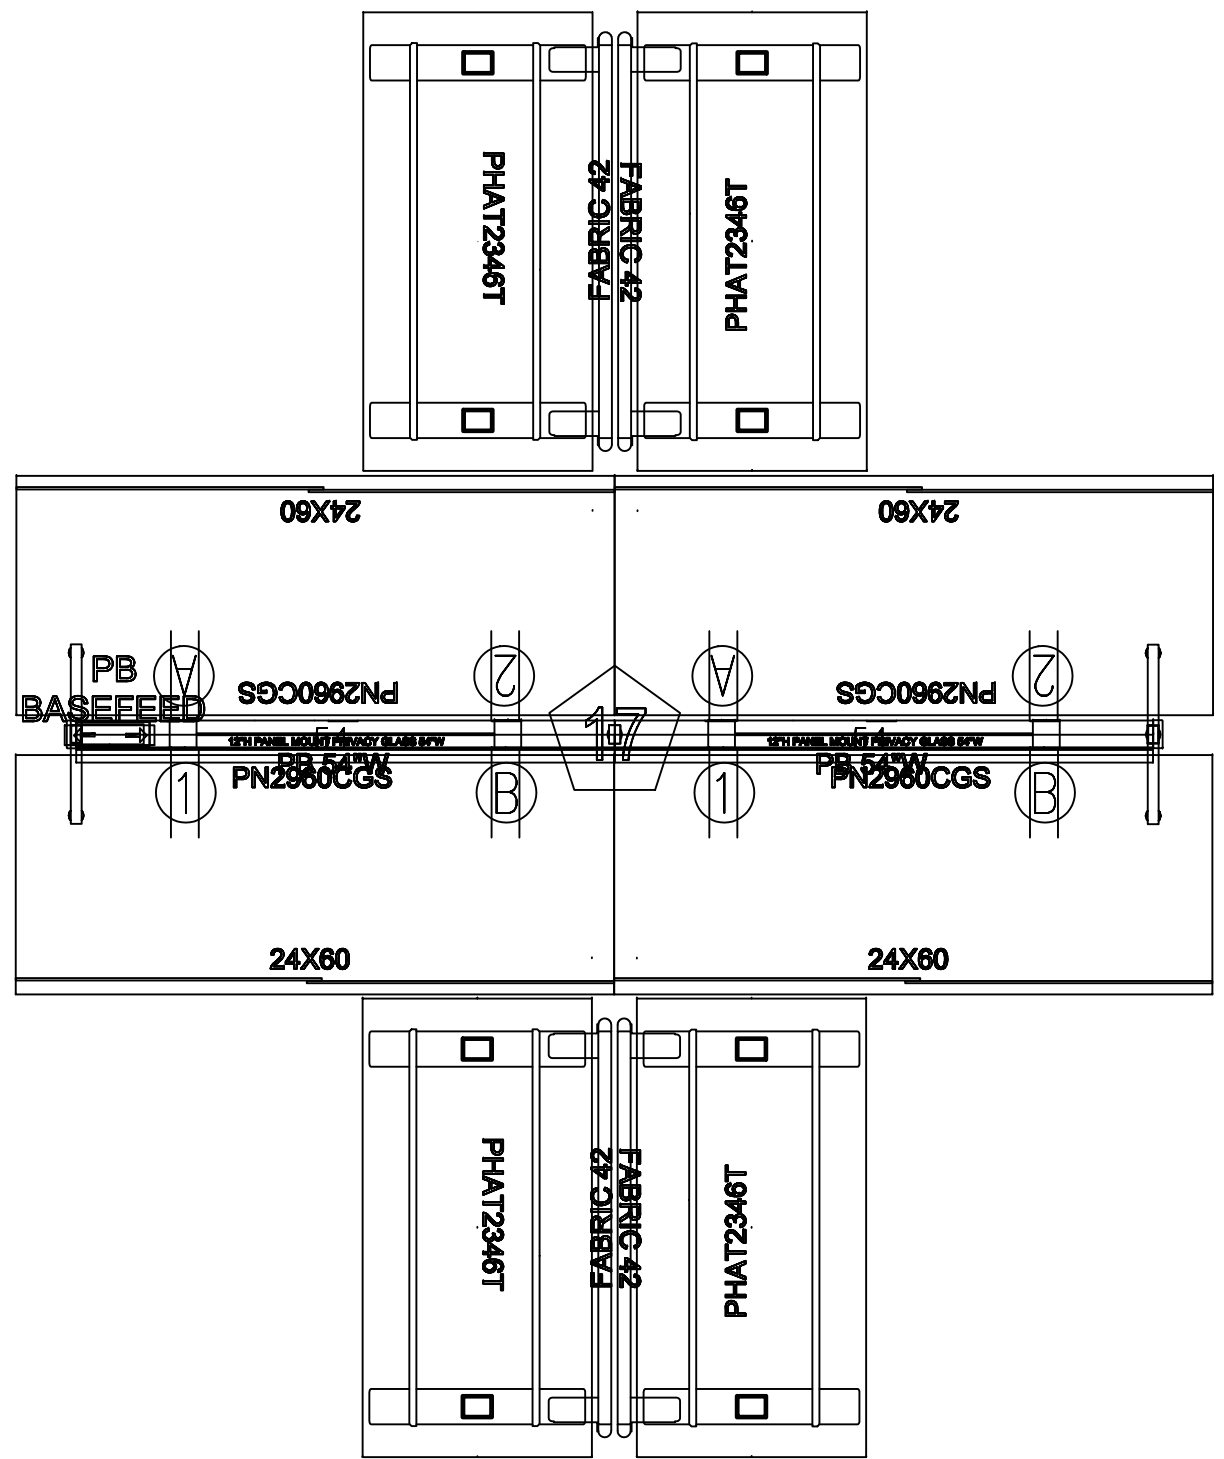

5'-0"

EVOLVE POWERBEAM - WEBSITE TYPICALS
EPB529 - 2PACK

SPECIFICATION DEPARTMENT
global furniture group
globalfurnituregroup.com
globalADpartfollo.com
evolvefurnituregroup.com

PREPARED BY
DATE
PROJECT NUMBER
REVISION

SHEET
SCALE = NTS

DRAWN TO DEALER PROVIDED SPECIFICATIONS. THE GLOBAL GROUP OF COMPANIES IS NOT RESPONSIBLE FOR THE OVERALL ACCURACY OF ROOM DIMENSIONS, COLUMNS, DOORWAYS, WINDOWS, OBSTRUCTIONS, ETC. THIS RENDERING IS BEING PROVIDED TO YOU IN CONJUNCTION WITH THE PROSPECTIVE RETAIL SALE OF PRODUCTS AND IS FOR INFORMATIONAL PURPOSES ONLY. THE GLOBAL GROUP OF COMPANIES IS NOT A LICENSED INTERIOR DESIGNER OR ARCHITECT.

4' - 2 1/2"

12' - 1"

EVOLVE POWERBEAM - WEBSITE TYPICALS
EPB529 - 4PACK

SPECIFICATION DEPARTMENT
global furniture group
globalfurnituregroup.com
globalADpartfolio.com
evolvefurnituregroup.com

PREPARED BY
DATE
PROJECT NUMBER
REVISION