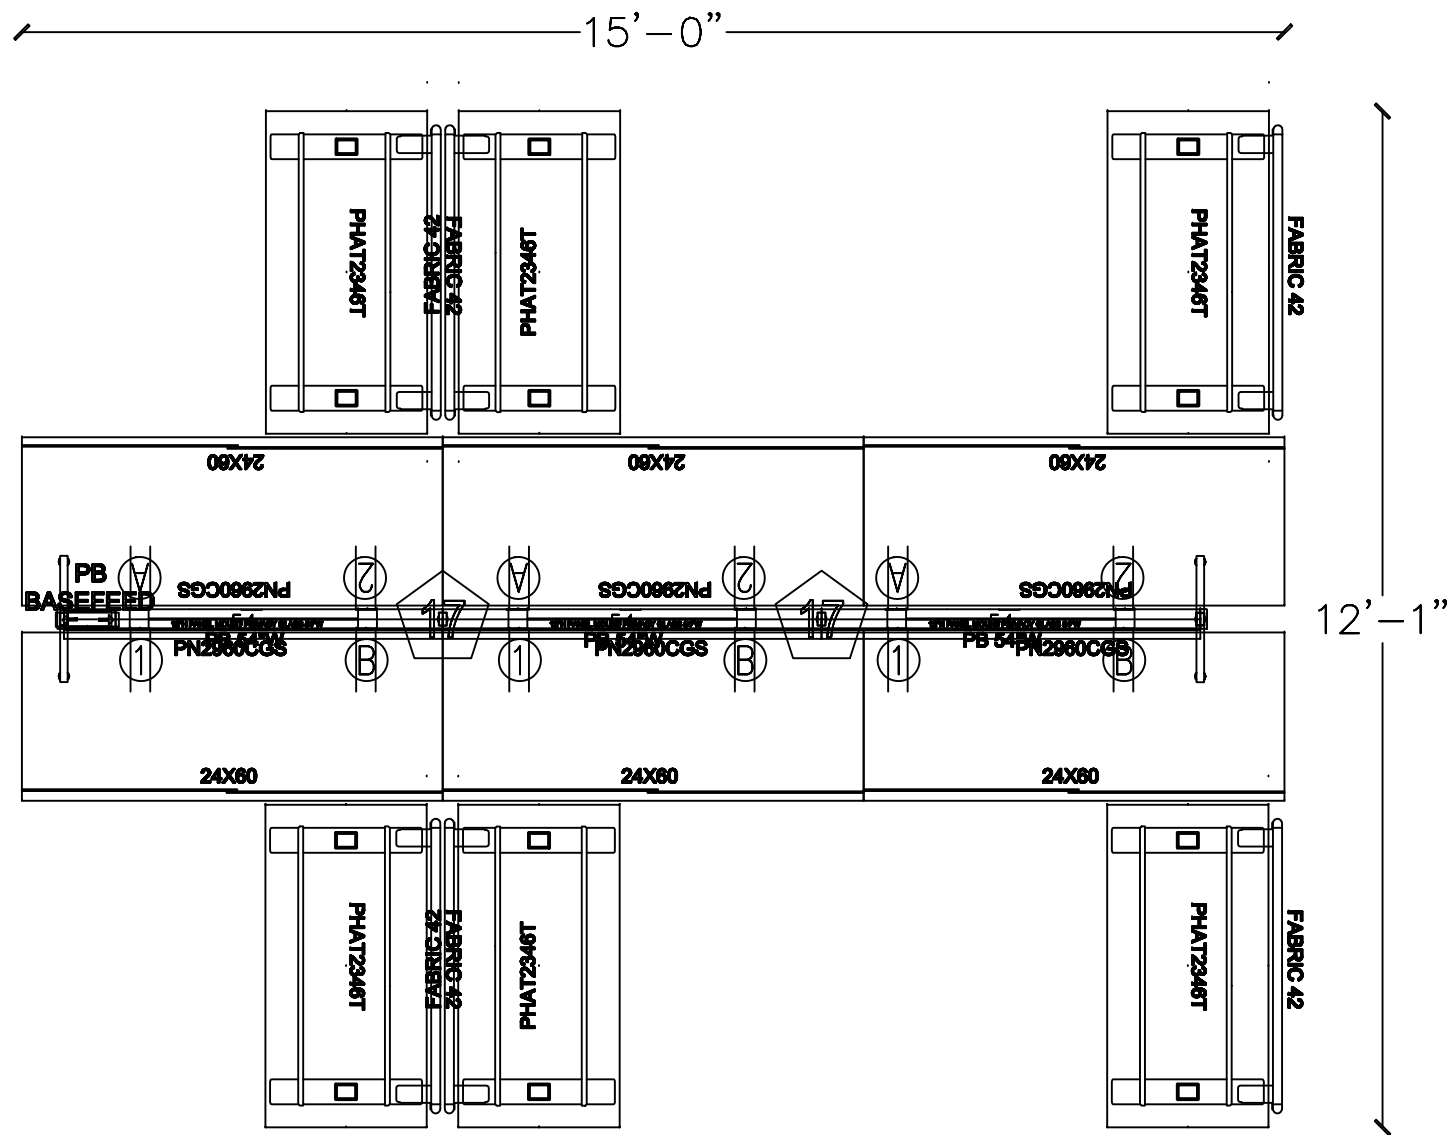

5'-0"

EVOLVE POWERBEAM - WEBSITE TYPICALS
EPB529 - 2PACK

SPECIFICATION DEPARTMENT
global furniture group
globalfurnituregroup.com
globalADpartfollo.com
evolvefurnituregroup.com

PREPARED BY
DATE
PROJECT NUMBER
REVISION

SHEET

SCALE = NTS

DRAWN TO DEALER PROVIDED SPECIFICATIONS. THE GLOBAL GROUP OF COMPANIES IS NOT RESPONSIBLE FOR THE OVERALL ACCURACY OF ROOM DIMENSIONS, COLUMNS, DOORWAYS, WINDOWS, OBSTRUCTIONS, ETC. THIS RENDERING IS BEING PROVIDED TO YOU IN CONJUNCTION WITH THE PROSPECTIVE RETAIL SALE OF PRODUCTS AND IS FOR INFORMATIONAL PURPOSES ONLY. THE GLOBAL GROUP OF COMPANIES IS NOT A LICENSED INTERIOR DESIGNER OR ARCHITECT.

4' - 2 1/2"

12' - 1"

EVOLVE POWERBEAM - WEBSITE TYPICALS
EPB529 - 4PACK

SPECIFICATION DEPARTMENT
global furniture group
globalfurnituregroup.com
globalADpartfolio.com
evolvefurnituregroup.com

PREPARED BY
DATE
PROJECT NUMBER
REVISION