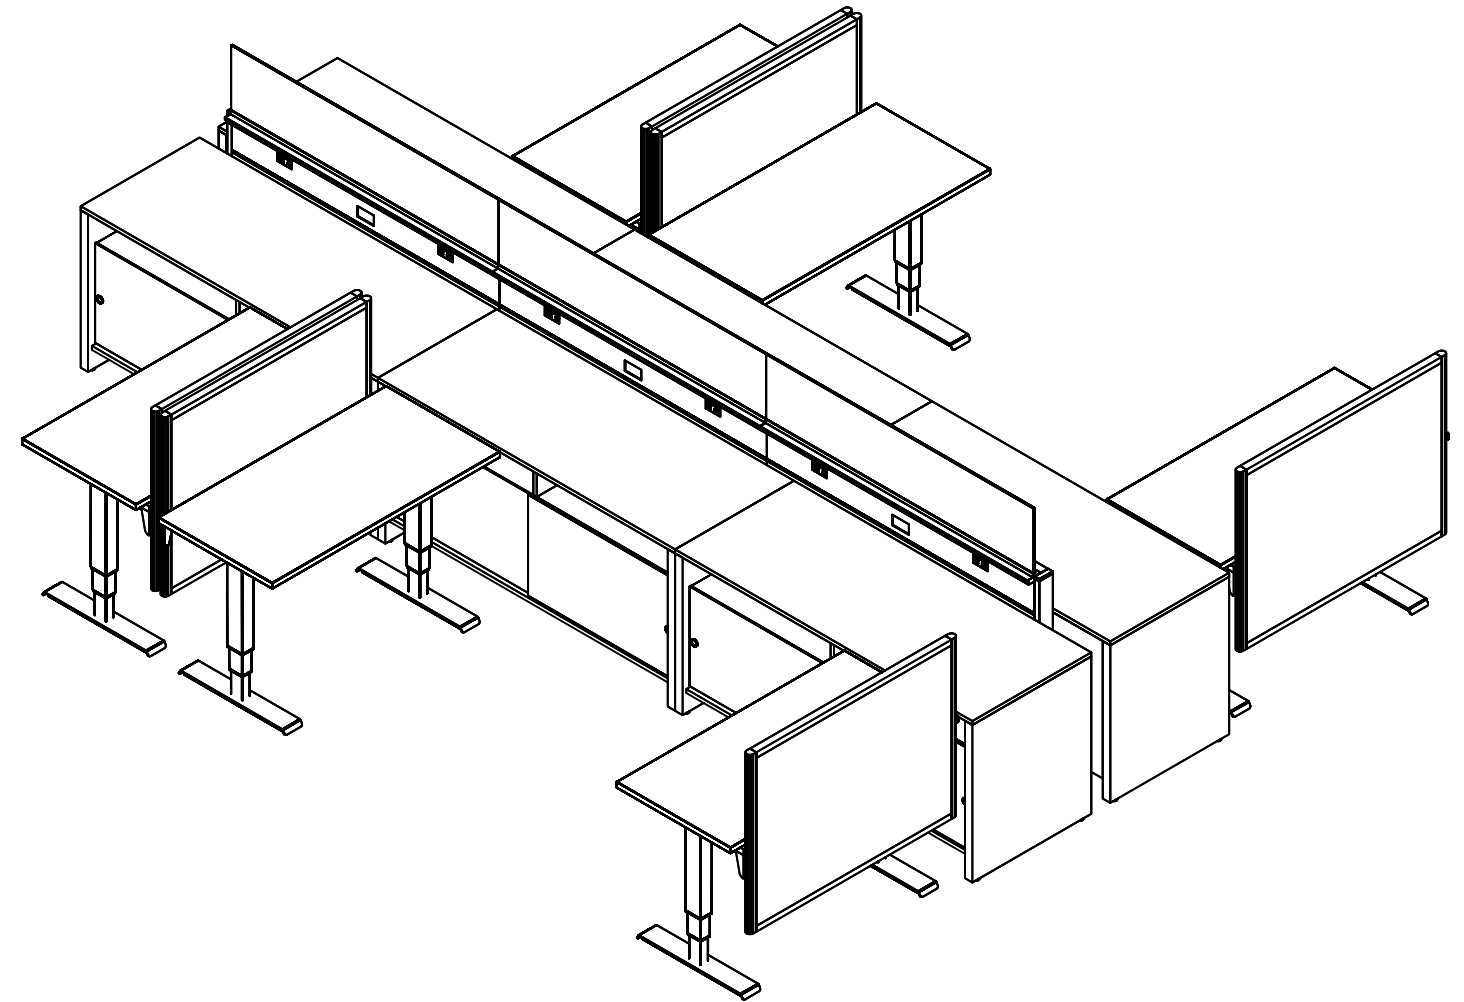

4' - 2 1/2"

12' - 1"

EVOLVE POWERBEAM - WEBSITE TYPICALS
EPB529 - 4PACK

SPECIFICATION DEPARTMENT
global furniture group
globalfurnituregroup.com
globalADpartfolio.com
evolvefurnituregroup.com

PREPARED BY
DATE
PROJECT NUMBER
REVISION

SHEET

SCALE = NTS

DRAWN TO DEALER PROVIDED SPECIFICATIONS. THE GLOBAL GROUP OF COMPANIES IS NOT RESPONSIBLE FOR THE OVERALL ACCURACY OF ROOM DIMENSIONS, COLUMNS, DOORWAYS, WINDOWS, OBSTRUCTIONS, ETC. THIS RENDERING IS BEING PROVIDED TO YOU IN CONJUNCTION WITH THE PROSPECTIVE RETAIL SALE OF PRODUCTS AND IS FOR INFORMATIONAL PURPOSES ONLY. THE GLOBAL GROUP OF COMPANIES IS NOT A LICENSED INTERIOR DESIGNER OR ARCHITECT.