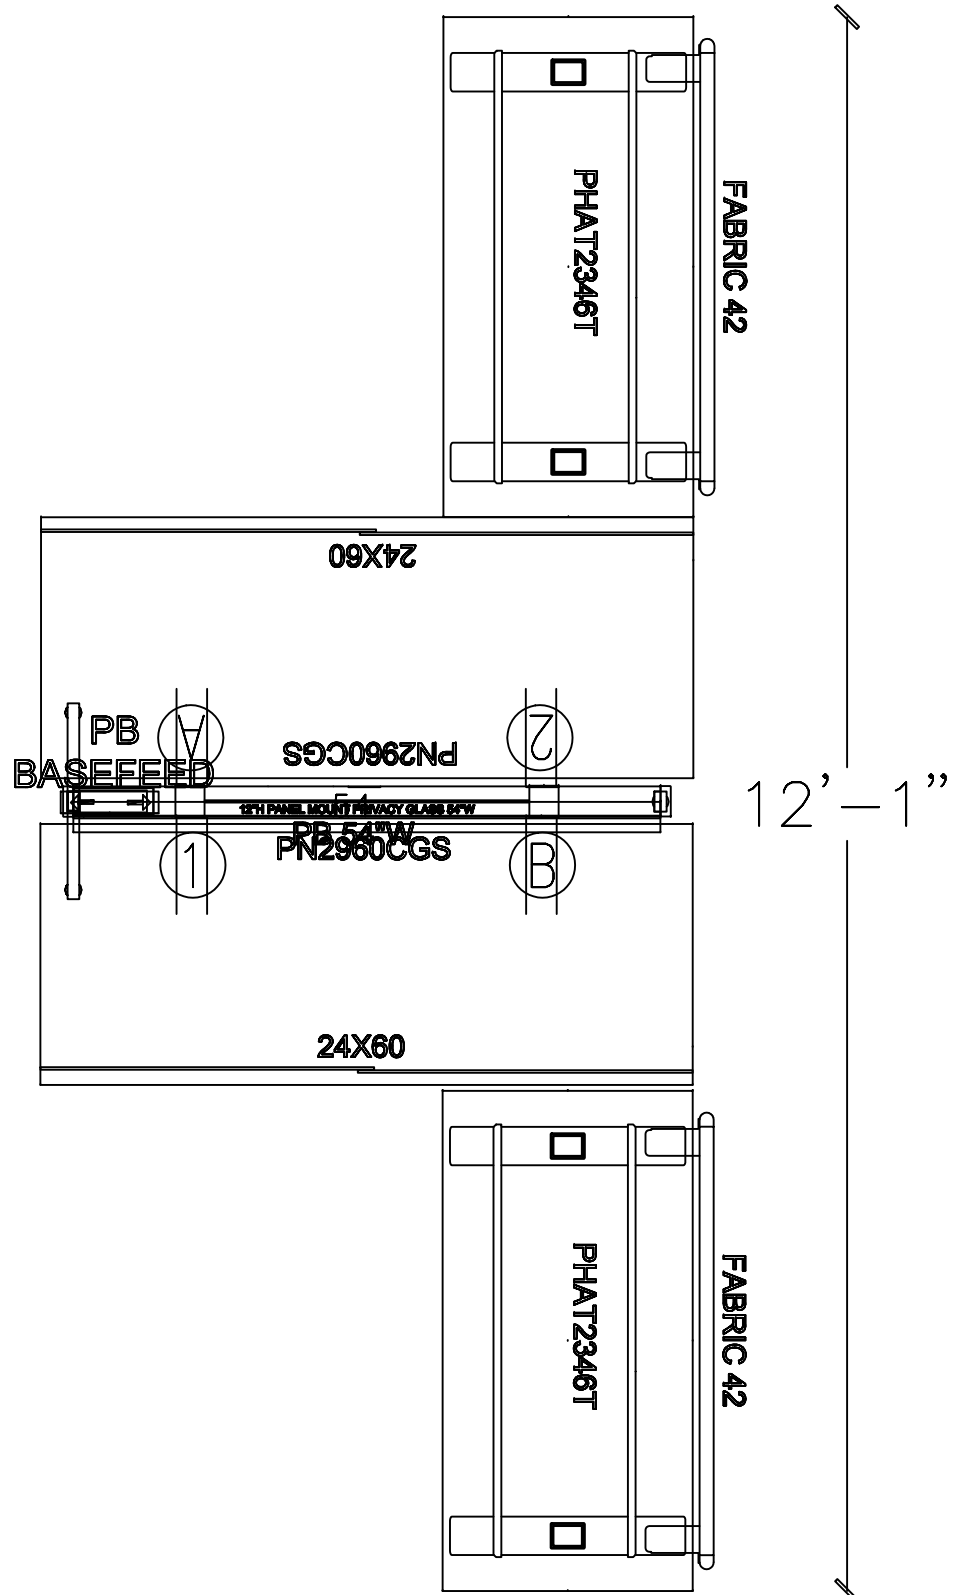

5'-0"

EVOLVE POWERBEAM - WEBSITE TYPICALS
EPB529 - 2PACK

SPECIFICATION DEPARTMENT
global furniture group
globalfurnituregroup.com
globalADpartfollo.com
evolvefurnituregroup.com

PREPARED BY
DATE
PROJECT NUMBER
REVISION

SHEET
SCALE = NTS

DRAWN TO DEALER PROVIDED SPECIFICATIONS. THE GLOBAL GROUP OF COMPANIES IS NOT RESPONSIBLE FOR THE OVERALL ACCURACY OF ROOM DIMENSIONS, COLUMNS, DOORWAYS, WINDOWS, OBSTRUCTIONS, ETC. THIS RENDERING IS BEING PROVIDED TO YOU IN CONJUNCTION WITH THE PROSPECTIVE RETAIL SALE OF PRODUCTS AND IS FOR INFORMATIONAL PURPOSES ONLY. THE GLOBAL GROUP OF COMPANIES IS NOT A LICENSED INTERIOR DESIGNER OR ARCHITECT.

4' - 2 1/2"

12' - 1"

EVOLVE POWERBEAM - WEBSITE TYPICALS
EPB529 - 4PACK

SPECIFICATION DEPARTMENT
global furniture group
globalfurnituregroup.com
globalADpartfolio.com
evolvefurnituregroup.com

PREPARED BY
DATE
PROJECT NUMBER
REVISION