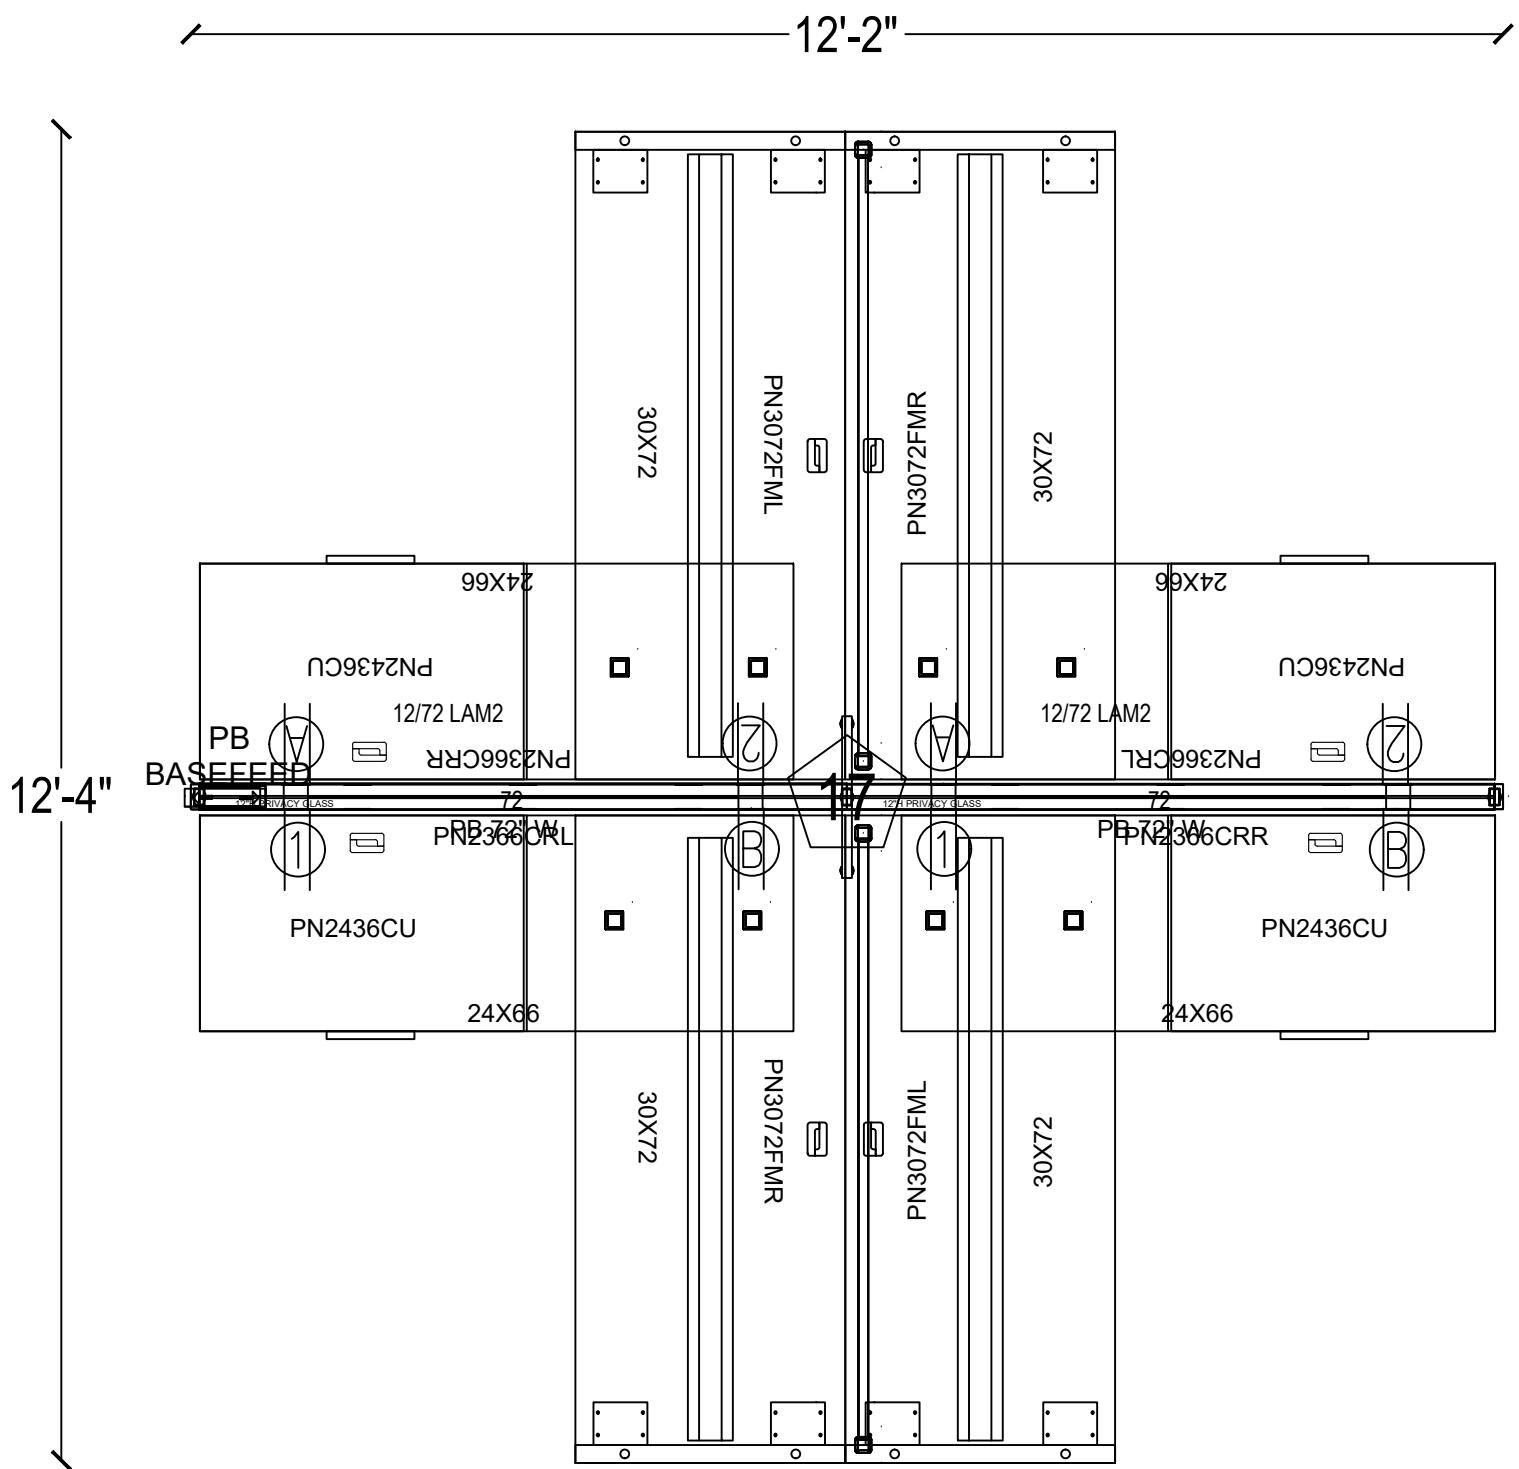

EVOLVE POWERBEAM - WEBSITE TYPICALS

EPB521-W - 2PACK

SPECIFICATION DEPARTMENT

global furniture group
 globalfurnituregroup.com globalportfolio.com
 evolvefurnituregroup.com

PREPARED BY
DATE
PROJECT NUMBER
REVISION

SHEET
SCALE = NTS

DRAWN TO DEALER PROVIDED SPECIFICATIONS. THE GLOBAL GROUP OF COMPANIES IS NOT RESPONSIBLE FOR THE OVERALL ACCURACY OF ROOM DIMENSIONS, COLUMNS, DOORWAYS, WINDOWS, OBSTRUCTIONS, ETC. THIS RENDERING IS BEING PROVIDED TO YOU IN CONJUNCTION WITH THE PROSPECTIVE RETAIL SALE OF PRODUCTS AND IS FOR INFORMATIONAL PURPOSES ONLY. THE GLOBAL GROUP OF COMPANIES IS NOT A LICENSED INTERIOR DESIGNER OR ARCHITECT.