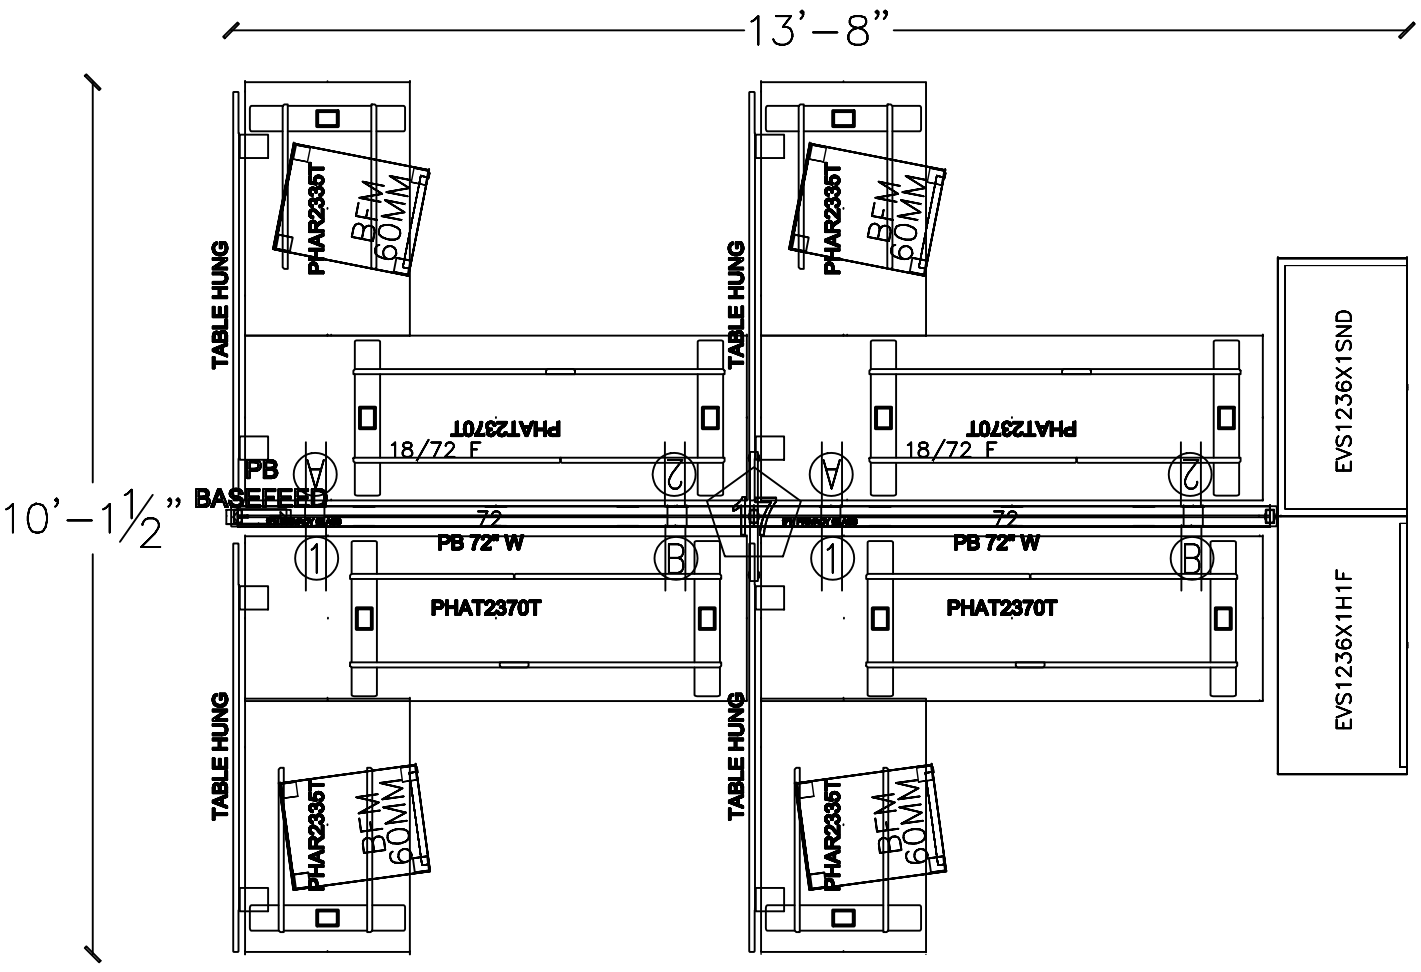

EVOLVE POWERBEAM – WEBSITE TYPICALS

EPB511 – 2PACK

SPECIFICATION DEPARTMENT

global furniture group
 globalfurnituregroup.com
 globalADpartfolio.com
 evolvefurnituregroup.com

PREPARED BY

DATE

PROJECT NUMBER

REVISION

SHEET

SCALE = NTS

DRAWN TO DEALER PROVIDED SPECIFICATIONS. THE GLOBAL GROUP OF COMPANIES IS NOT RESPONSIBLE FOR THE OVERALL ACCURACY OF ROOM DIMENSIONS, COLUMNS, DOORWAYS, WINDOWS, OBSTRUCTIONS, ETC. THIS RENDERING IS BEING PROVIDED TO YOU IN CONJUNCTION WITH THE PROSPECTIVE RETAIL SALE OF PRODUCTS AND IS FOR INFORMATIONAL PURPOSES ONLY. THE GLOBAL GROUP OF COMPANIES IS NOT A LICENSED INTERIOR DESIGNER OR ARCHITECT.

PREPARED BY
DATE
PROJECT NUMBER
REVISION

SHEET

SCALE = NTS

DRAWN TO DEALER PROVIDED SPECIFICATIONS. THE GLOBAL GROUP OF COMPANIES IS NOT RESPONSIBLE FOR THE OVERALL ACCURACY OF ROOM DIMENSIONS, COLUMNS, DOORWAYS, WINDOWS, OBSTRUCTIONS, ETC. THIS RENDERING IS BEING PROVIDED TO YOU IN CONJUNCTION WITH THE PROSPECTIVE RETAIL SALE OF PRODUCTS AND IS FOR INFORMATIONAL PURPOSES ONLY. THE GLOBAL GROUP OF COMPANIES IS NOT A LICENSED INTERIOR DESIGNER OR ARCHITECT.