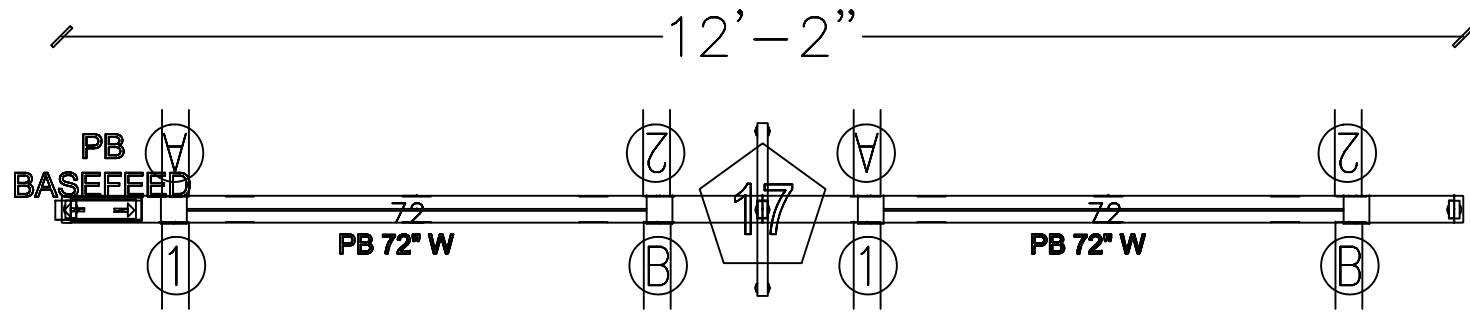

6' - 2"

EVOLVE POWERBEAM – WEBSITE TYPICALS  
EPB503 – 2PACK

SPECIFICATION DEPARTMENT  
global furniture group  
globalfurnituregroup.com  
globalADpartfollo.com  
evolvefurnituregroup.com

PREPARED BY  
DATE  
PROJECT NUMBER  
REVISION

SHEET

SCALE = NTS

DRAWN TO DEALER PROVIDED SPECIFICATIONS. THE GLOBAL GROUP OF COMPANIES IS NOT RESPONSIBLE FOR THE OVERALL ACCURACY OF ROOM DIMENSIONS, COLUMNS, DOORWAYS, WINDOWS, OBSTRUCTIONS, ETC. THIS RENDERING IS BEING PROVIDED TO YOU IN CONJUNCTION WITH THE PROSPECTIVE RETAIL SALE OF PRODUCTS AND IS FOR INFORMATIONAL PURPOSES ONLY. THE GLOBAL GROUP OF COMPANIES IS NOT A LICENSED INTERIOR DESIGNER OR ARCHITECT.