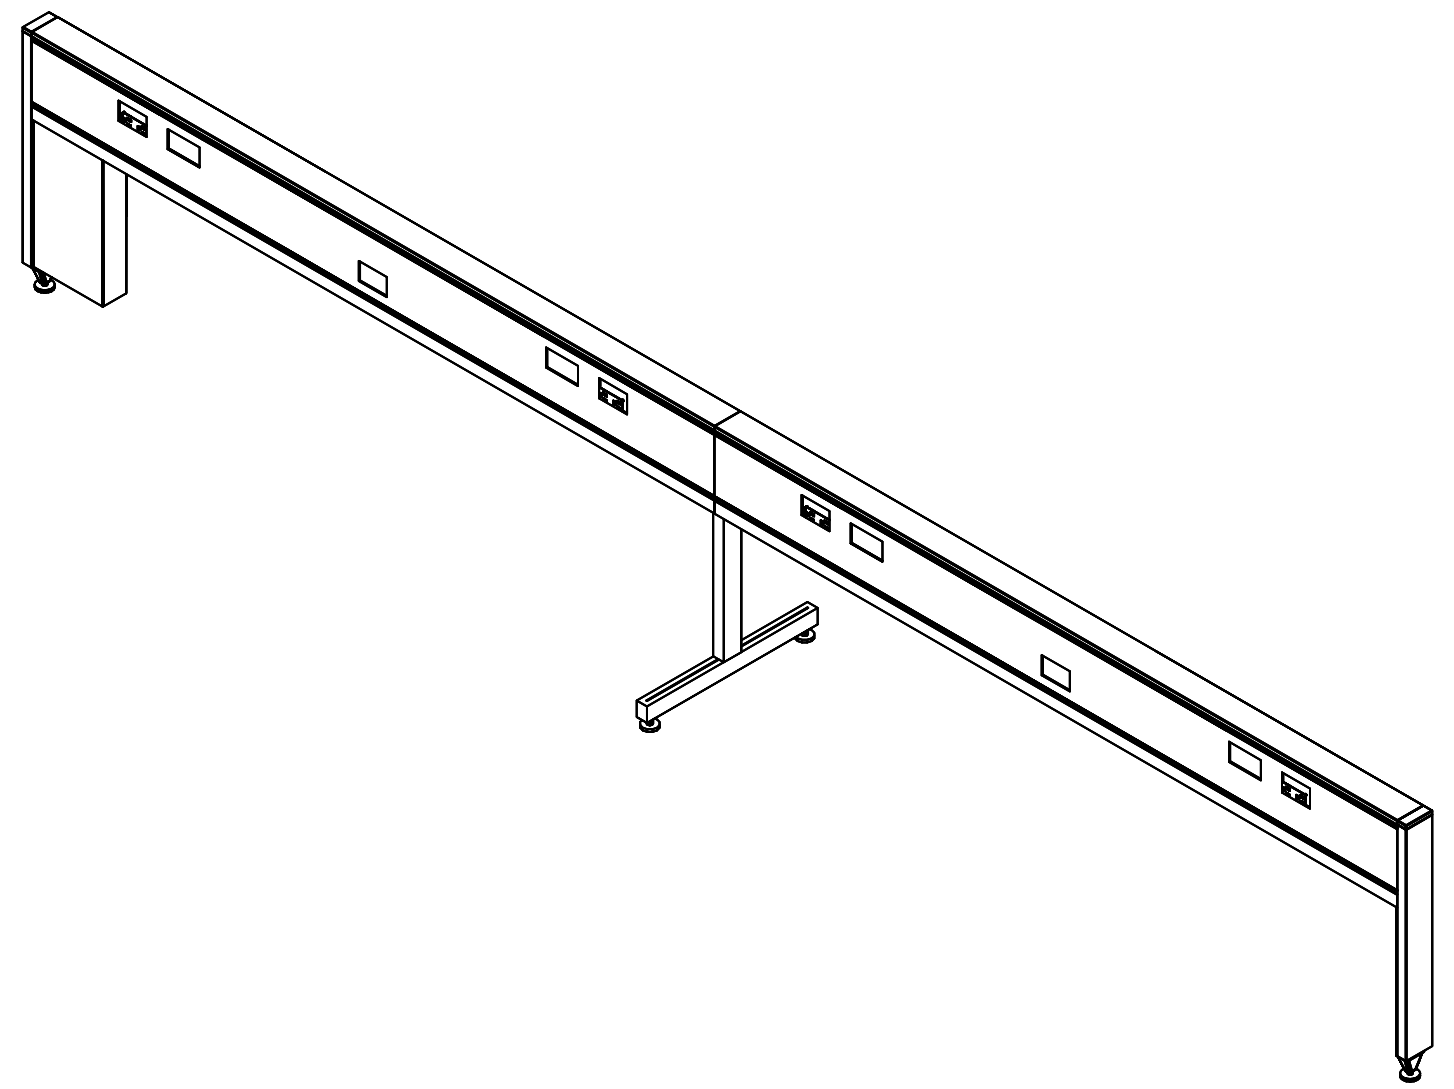

6' - 2"

EVOLVE POWERBEAM – WEBSITE TYPICALS  
EPB503 – 2PACK

SPECIFICATION DEPARTMENT  
global furniture group  
globalfurnituregroup.com  
globalADpartfollo.com  
evolvefurnituregroup.com

PREPARED BY  
DATE  
PROJECT NUMBER  
REVISION

SHEET

SCALE = NTS

DRAWN TO DEALER PROVIDED SPECIFICATIONS. THE GLOBAL GROUP OF COMPANIES IS NOT RESPONSIBLE FOR THE OVERALL ACCURACY OF ROOM DIMENSIONS, COLUMNS, DOORWAYS, WINDOWS, OBSTRUCTIONS, ETC. THIS RENDERING IS BEING PROVIDED TO YOU IN CONJUNCTION WITH THE PROSPECTIVE RETAIL SALE OF PRODUCTS AND IS FOR INFORMATIONAL PURPOSES ONLY. THE GLOBAL GROUP OF COMPANIES IS NOT A LICENSED INTERIOR DESIGNER OR ARCHITECT.