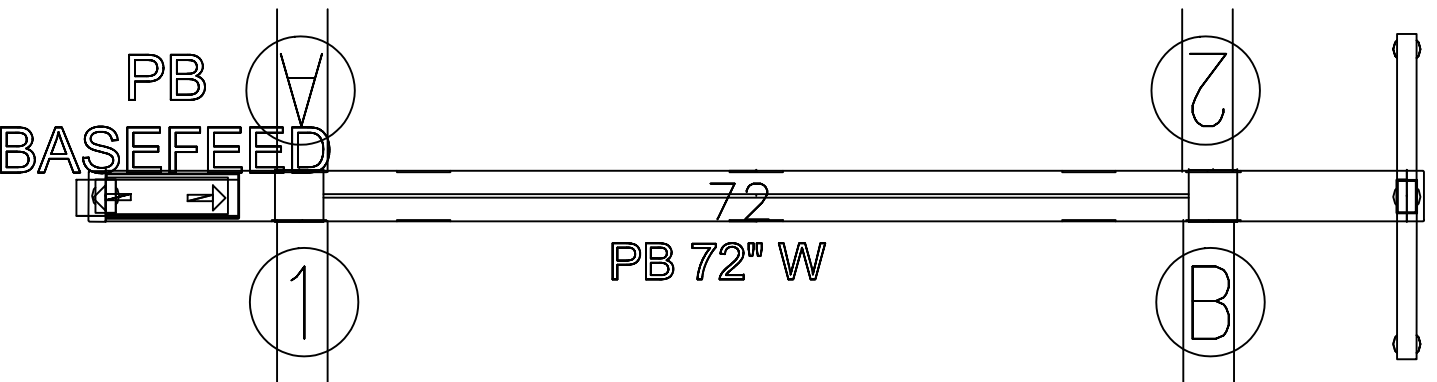

6' - 2"

EVOLVE POWERBEAM – WEBSITE TYPICALS  
EPB503 – 2PACK

SPECIFICATION DEPARTMENT  
global furniture group  
globalfurnituregroup.com  
globalADpartfollo.com  
evolvefurnituregroup.com

PREPARED BY  
DATE  
PROJECT NUMBER  
REVISION

SHEET

SCALE = NTS

DRAWN TO DEALER PROVIDED SPECIFICATIONS. THE GLOBAL GROUP OF COMPANIES IS NOT RESPONSIBLE FOR THE OVERALL ACCURACY OF ROOM DIMENSIONS, COLUMNS, DOORWAYS, WINDOWS, OBSTRUCTIONS, ETC. THIS RENDERING IS BEING PROVIDED TO YOU IN CONJUNCTION WITH THE PROSPECTIVE RETAIL SALE OF PRODUCTS AND IS FOR INFORMATIONAL PURPOSES ONLY. THE GLOBAL GROUP OF COMPANIES IS NOT A LICENSED INTERIOR DESIGNER OR ARCHITECT.