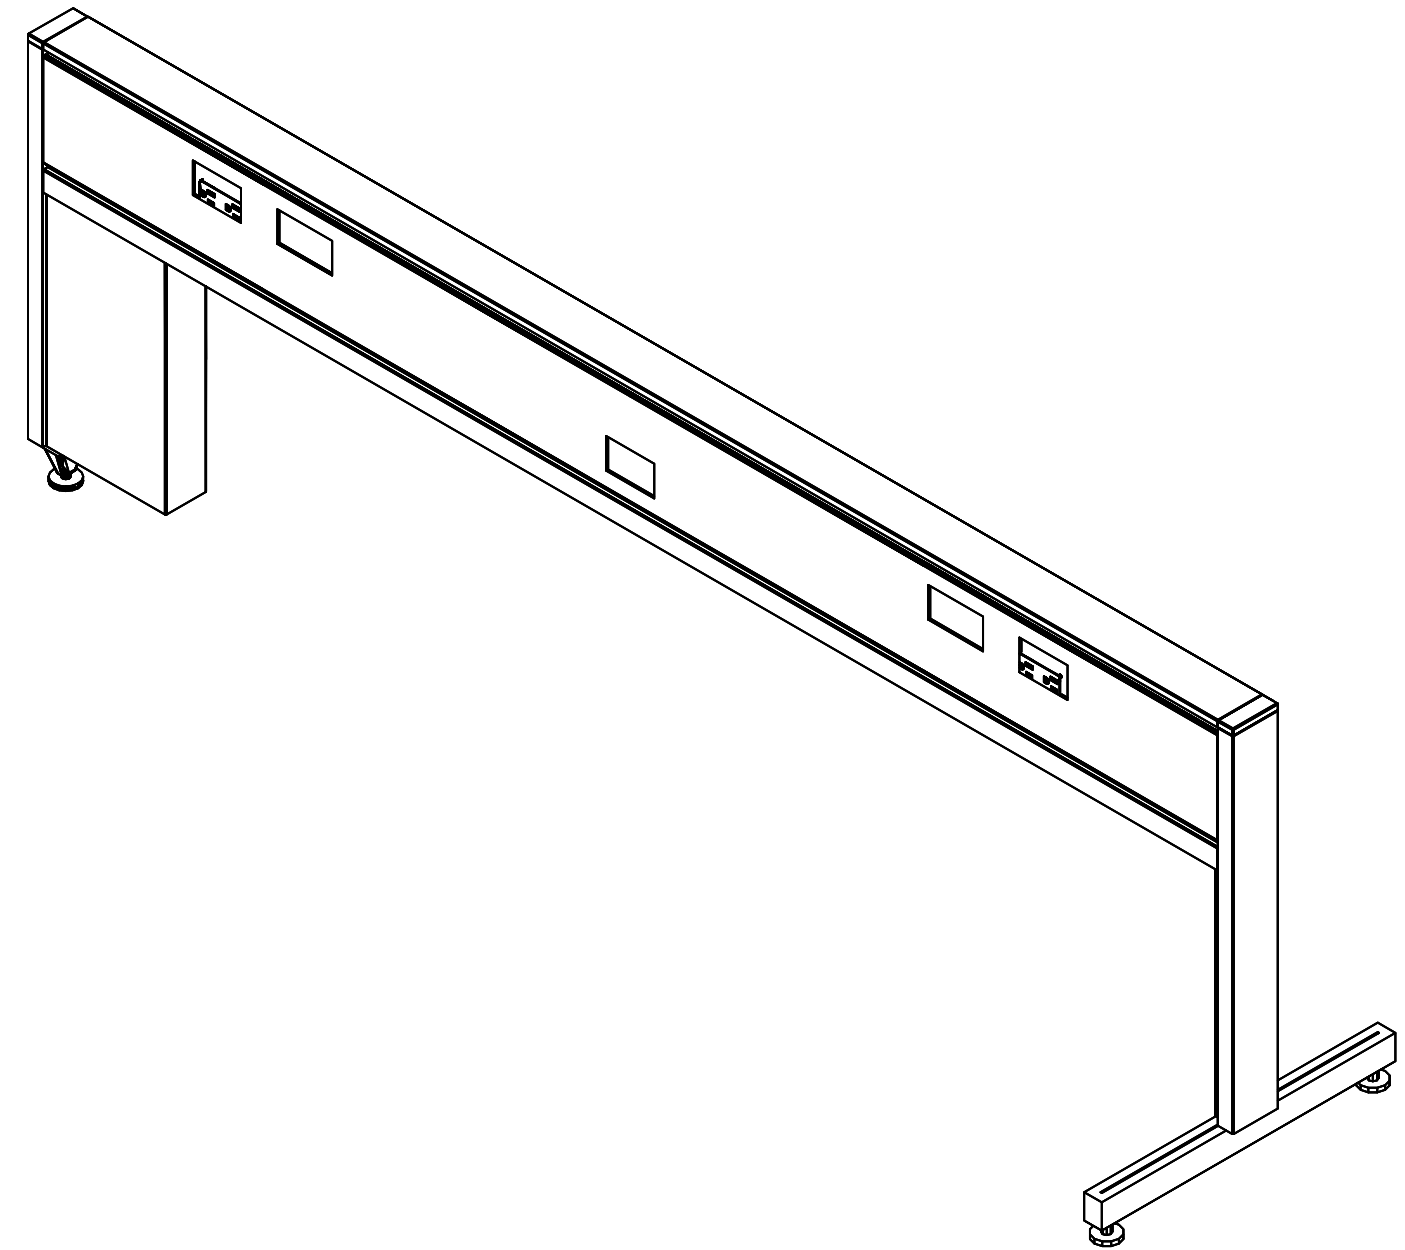

6' - 2"

EVOLVE POWERBEAM – WEBSITE TYPICALS  
EPB503 – 2PACK

SPECIFICATION DEPARTMENT  
global furniture group  
globalfurnituregroup.com  
globalADpartfollo.com  
evolvefurnituregroup.com

PREPARED BY  
DATE  
PROJECT NUMBER  
REVISION

SHEET

SCALE = NTS

DRAWN TO DEALER PROVIDED SPECIFICATIONS. THE GLOBAL GROUP OF COMPANIES IS NOT RESPONSIBLE FOR THE OVERALL ACCURACY OF ROOM DIMENSIONS, COLUMNS, DOORWAYS, WINDOWS, OBSTRUCTIONS, ETC. THIS RENDERING IS BEING PROVIDED TO YOU IN CONJUNCTION WITH THE PROSPECTIVE RETAIL SALE OF PRODUCTS AND IS FOR INFORMATIONAL PURPOSES ONLY. THE GLOBAL GROUP OF COMPANIES IS NOT A LICENSED INTERIOR DESIGNER OR ARCHITECT.