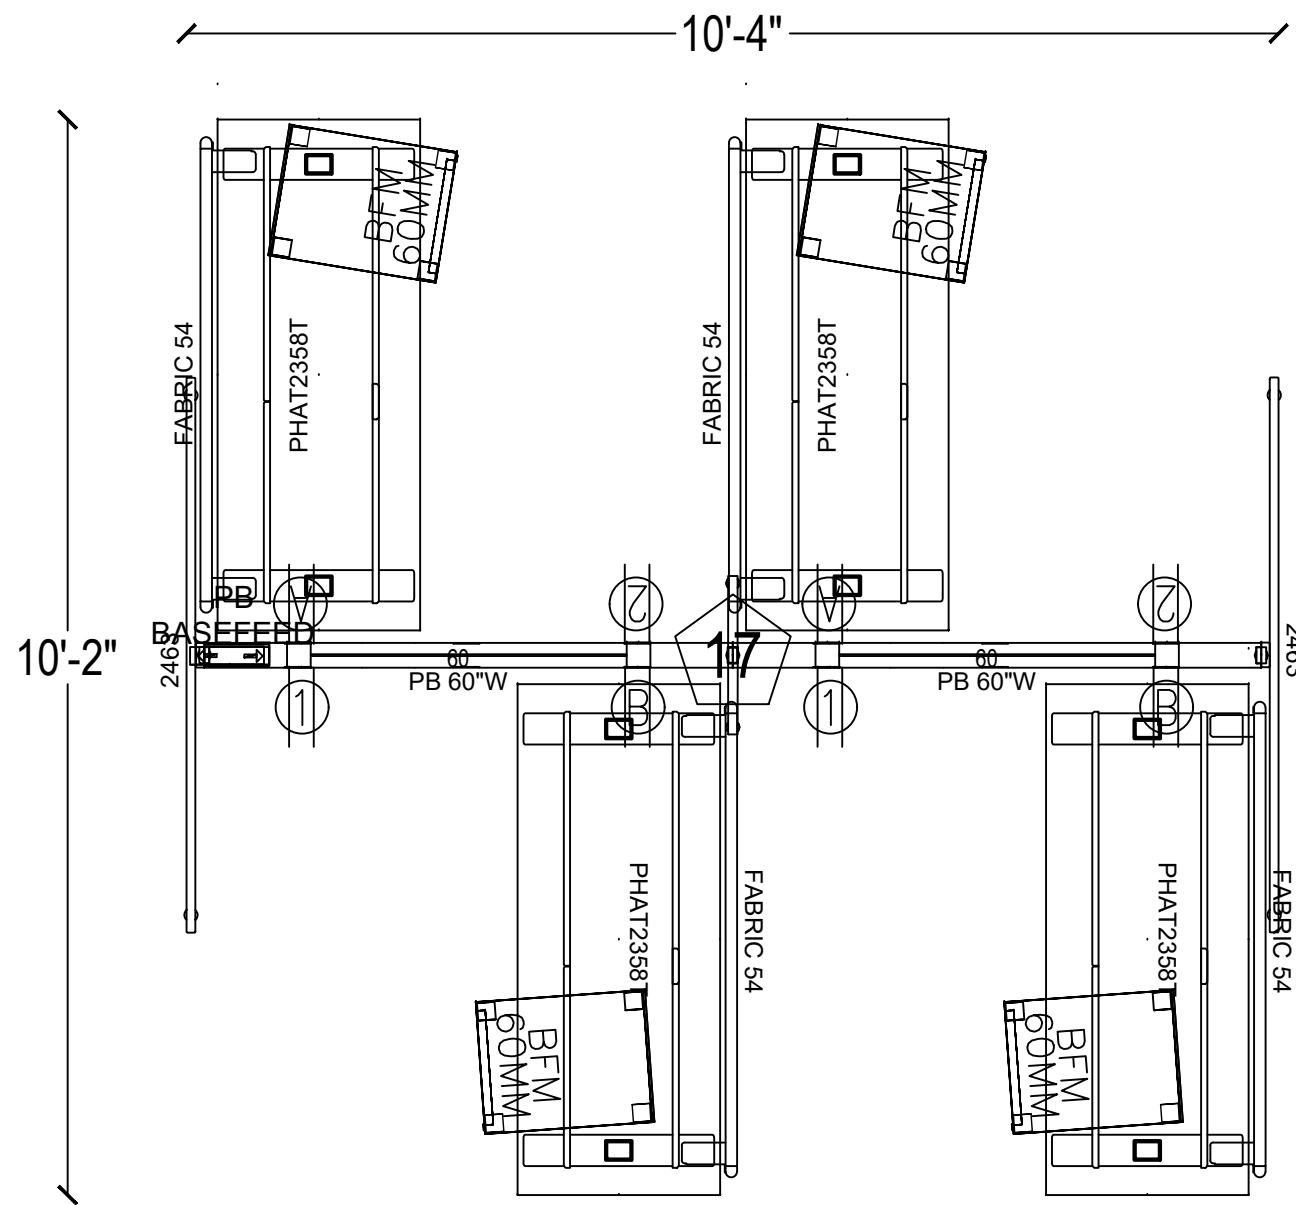

EVOLVE POWERBEAM - WEBSITE TYPICALS
EPB534-W - 2PACK

SPECIFICATION DEPARTMENT

global furniture group
globalfurnituregroup.com globalportfolio.com
evolvefurnituregroup.com

PREPARED BY

DATE

PROJECT NUMBER

REVISION

SHEET

SCALE = NTS

DRAWN TO DEALER PROVIDED SPECIFICATIONS. THE GLOBAL GROUP OF COMPANIES IS NOT RESPONSIBLE FOR THE OVERALL ACCURACY OF ROOM DIMENSIONS, COLUMNS, DOORWAYS, WINDOWS, OBSTRUCTIONS, ETC. THIS RENDERING IS BEING PROVIDED TO YOU IN CONJUNCTION WITH THE PROSPECTIVE RETAIL SALE OF PRODUCTS AND IS FOR INFORMATIONAL PURPOSES ONLY. THE GLOBAL GROUP OF COMPANIES IS NOT A LICENSED INTERIOR DESIGNER OR ARCHITECT.