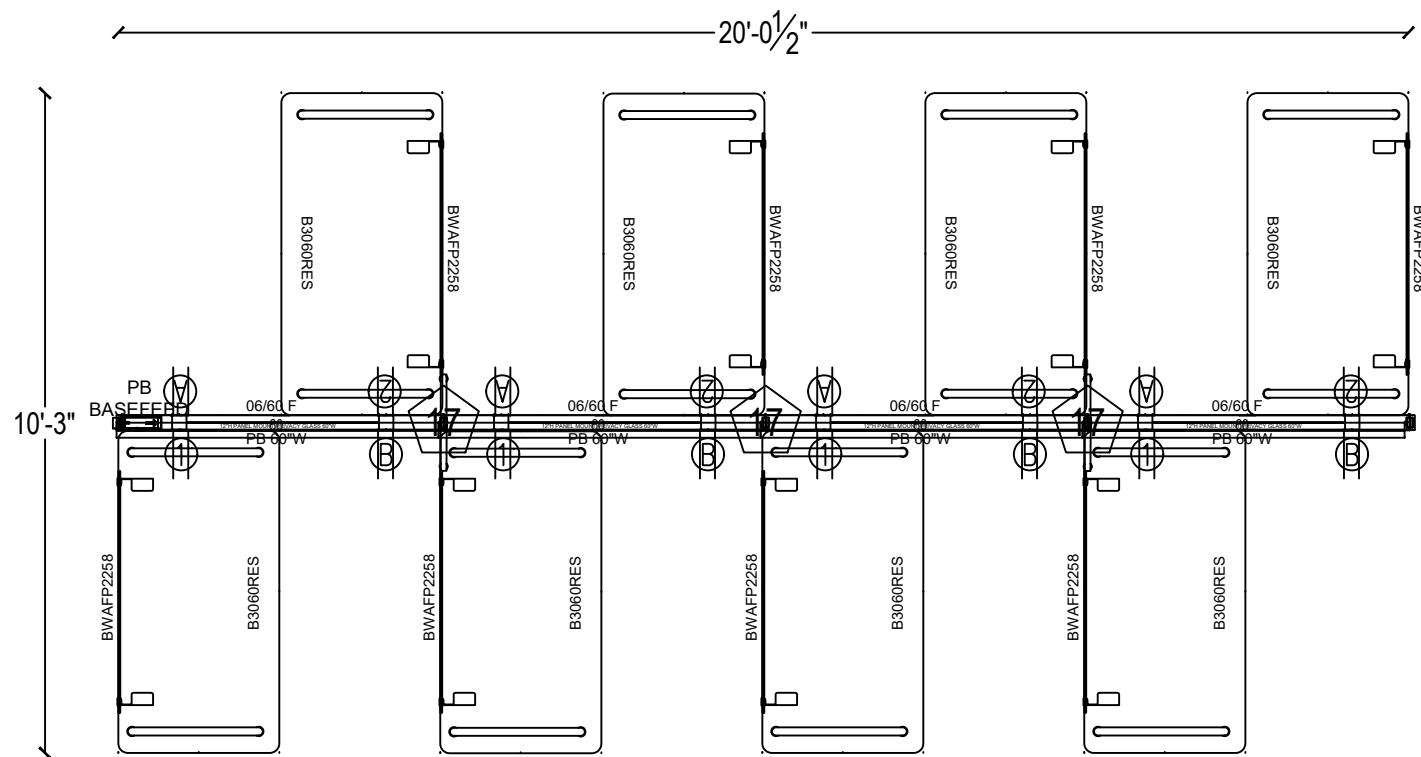

PREPARED BY
DATE
PROJECT NUMBER
REVISION

SHEET
SCALE = NTS

DRAWN TO DEALER PROVIDED SPECIFICATIONS. THE GLOBAL GROUP OF COMPANIES IS NOT RESPONSIBLE FOR THE OVERALL ACCURACY OF ROOM DIMENSIONS, COLUMNS, DOORWAYS, WINDOWS, OBSTRUCTIONS, ETC. THIS RENDERING IS BEING PROVIDED TO YOU IN CONJUNCTION WITH THE PROSPECTIVE RETAIL SALE OF PRODUCTS AND IS FOR INFORMATIONAL PURPOSES ONLY. THE GLOBAL GROUP OF COMPANIES IS NOT A LICENSED INTERIOR DESIGNER OR ARCHITECT.

EVOLVE POWERBEAM - WEBSITE TYPICALS

EPB526-W - 6PACK

SPECIFICATION DEPARTMENT

global furniture group
globalfurnituregroup.com globalportfolio.com
evolvefurnituregroup.com

PREPARED BY
DATE
PROJECT NUMBER
REVISION
SHEET

SCALE = NTS

DRAWN TO DEALER PROVIDED SPECIFICATIONS. THE GLOBAL GROUP OF COMPANIES IS NOT RESPONSIBLE FOR THE OVERALL ACCURACY OF ROOM DIMENSIONS, COLUMNS, DOORWAYS, WINDOWS, OBSTRUCTIONS, ETC. THIS RENDERING IS BEING PROVIDED TO YOU IN CONJUNCTION WITH THE PROSPECTIVE RETAIL SALE OF PRODUCTS AND IS FOR INFORMATIONAL PURPOSES ONLY. THE GLOBAL GROUP OF COMPANIES IS NOT A LICENSED INTERIOR DESIGNER OR ARCHITECT.