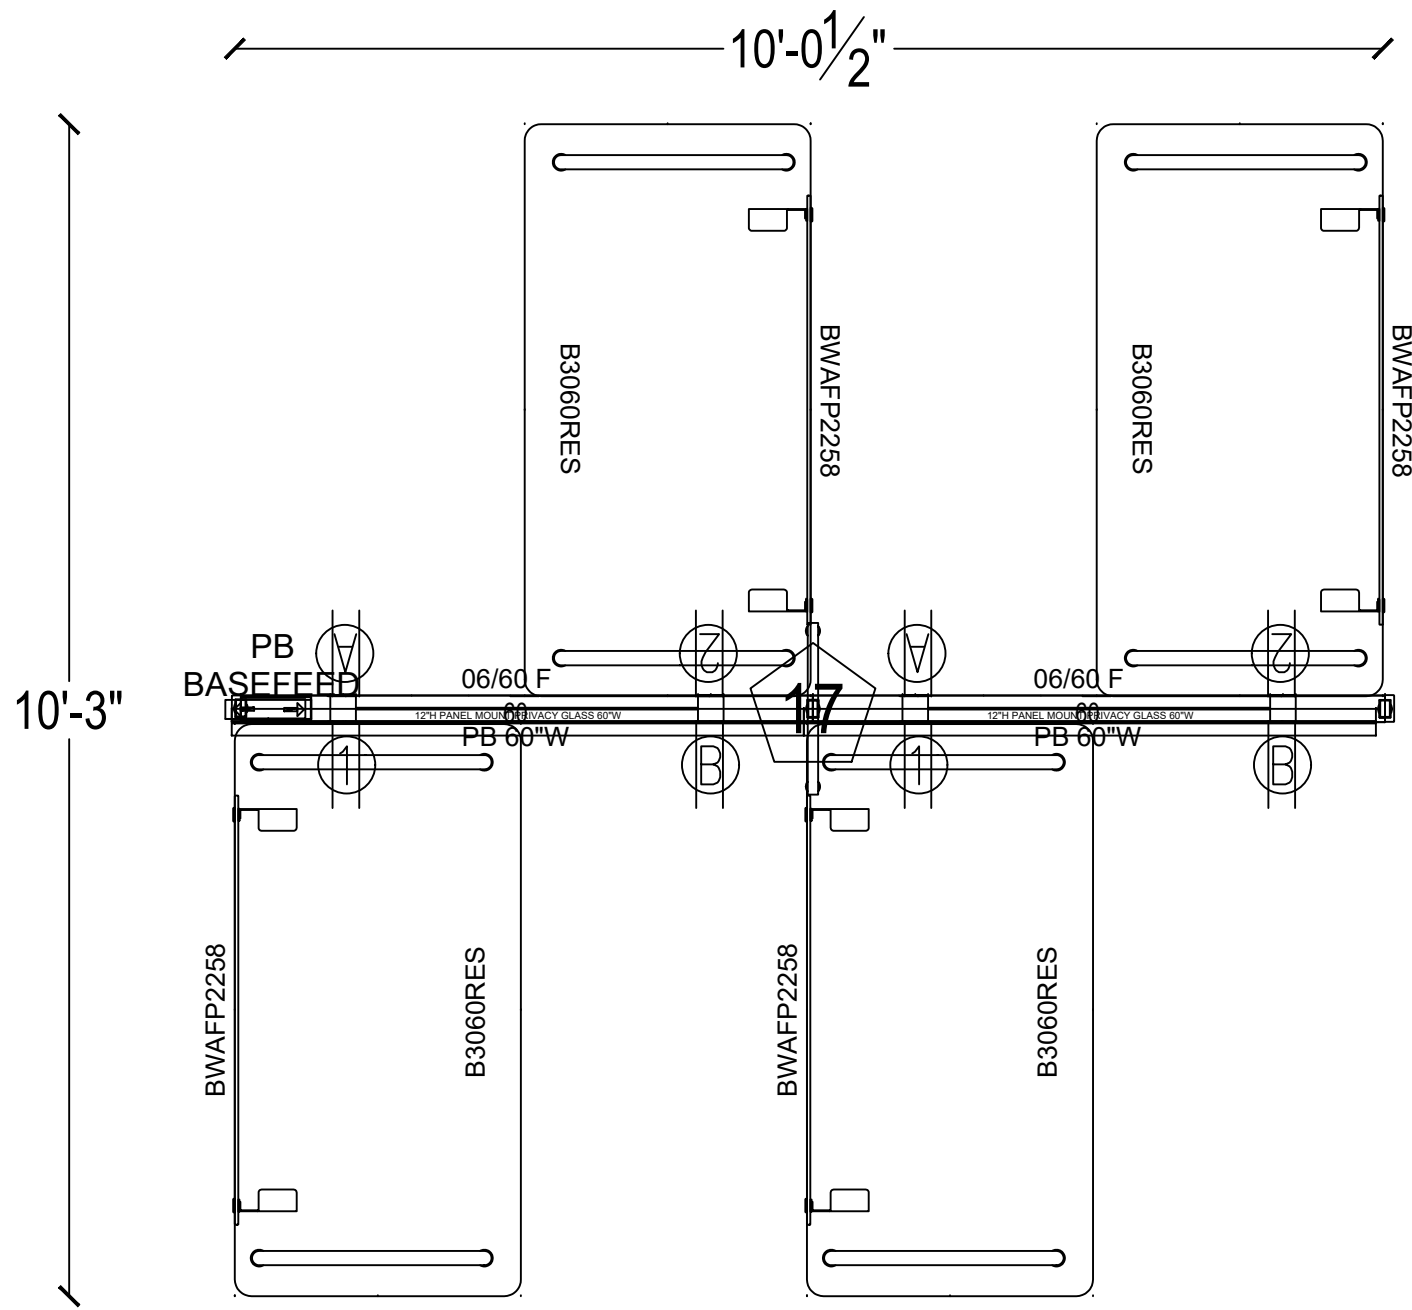

EVOLVE POWERBEAM - WEBSITE TYPICALS

EPB526-W - 2PACK

SPECIFICATION DEPARTMENT

global furniture group
 globalfurnituregroup.com globalADportfolio.com
 evolveturnituregroup.com

PREPARED BY
DATE
PROJECT NUMBER
REVISION

SHEET

SCALE = NTS

DRAWN TO DEALER PROVIDED SPECIFICATIONS. THE GLOBAL GROUP OF COMPANIES IS NOT RESPONSIBLE FOR THE OVERALL ACCURACY OF ROOM DIMENSIONS, COLUMNS, DOORWAYS, WINDOWS, OBSTRUCTIONS, ETC. THIS RENDERING IS BEING PROVIDED TO YOU IN CONJUNCTION WITH THE PROSPECTIVE RETAIL SALE OF PRODUCTS AND IS FOR INFORMATIONAL PURPOSES ONLY. THE GLOBAL GROUP OF COMPANIES IS NOT A LICENSED INTERIOR DESIGNER OR ARCHITECT.

PREPARED BY
DATE
PROJECT NUMBER
REVISION

SHEET
SCALE = NTS

DRAWN TO DEALER PROVIDED SPECIFICATIONS. THE GLOBAL GROUP OF COMPANIES IS NOT RESPONSIBLE FOR THE OVERALL ACCURACY OF ROOM DIMENSIONS, COLUMNS, DOORWAYS, WINDOWS, OBSTRUCTIONS, ETC. THIS RENDERING IS BEING PROVIDED TO YOU IN CONJUNCTION WITH THE PROSPECTIVE RETAIL SALE OF PRODUCTS AND IS FOR INFORMATIONAL PURPOSES ONLY. THE GLOBAL GROUP OF COMPANIES IS NOT A LICENSED INTERIOR DESIGNER OR ARCHITECT.