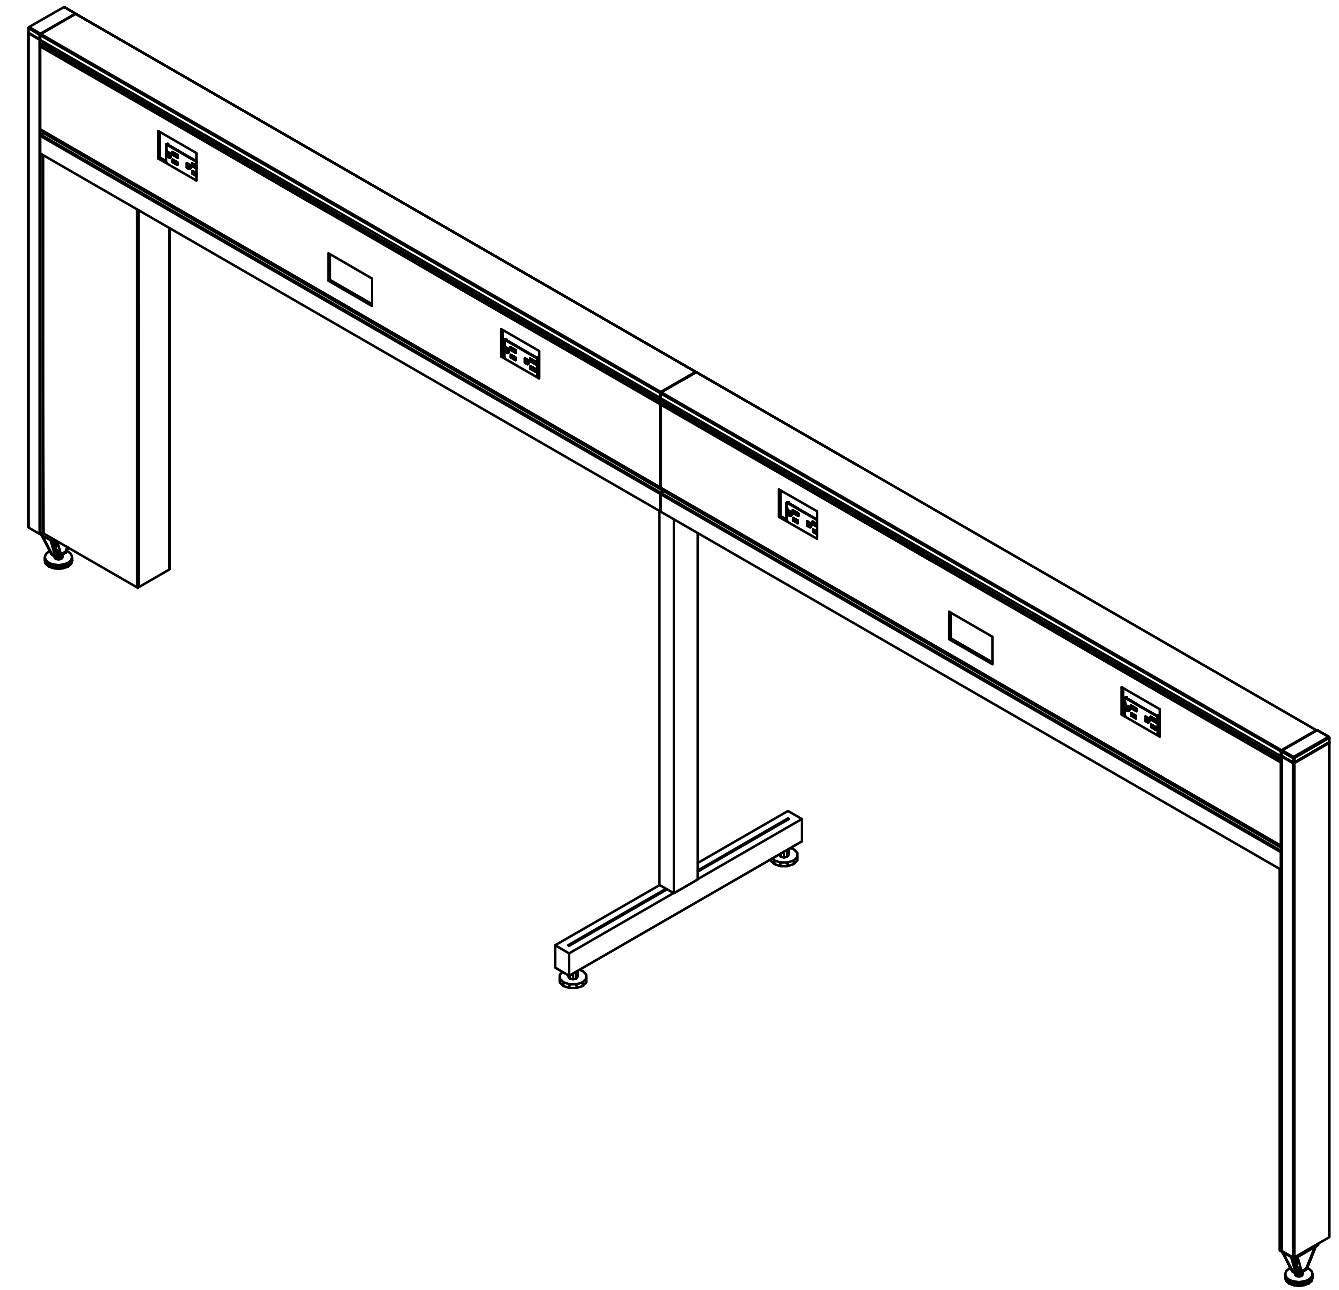

PREPARED BY

DATE

PROJECT NUMBER

REVISION

SHEET

SCALE = NTS

EVOLVE POWERBEAM – WEBSITE TYPICALS

EPB522 – 4PACK