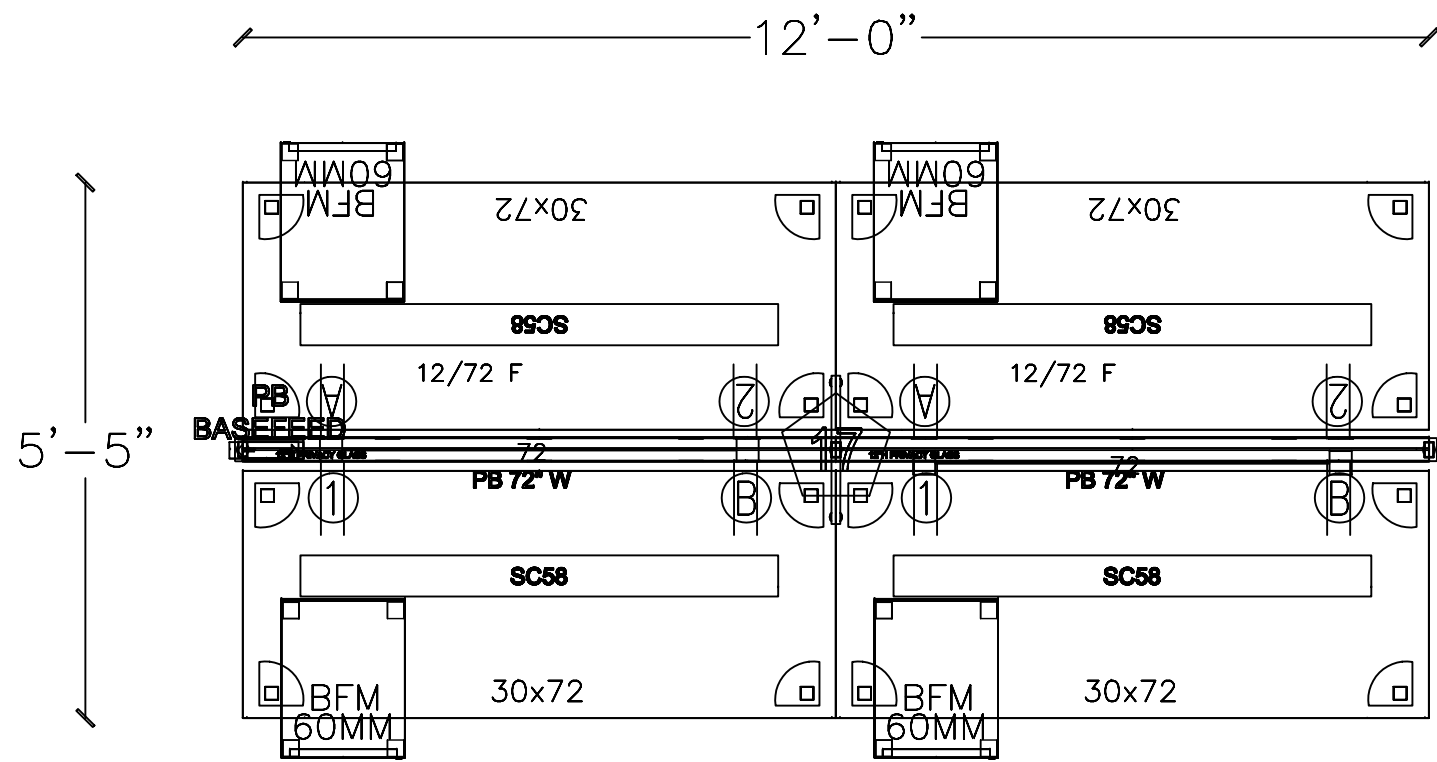

6' - 0"

5' - 5"

EVOLVE POWERBEAM - WEBSITE TYPICALS

EPB519 - 2PACK

SPECIFICATION DEPARTMENT

global furniture group  
 globalfurnituregroup.com  
 globalADpartfolio.com  
 evolvefurnituregroup.com

PREPARED BY

DATE

PROJECT NUMBER

REVISION

SHEET

SCALE = NTS

DRAWN TO DEALER PROVIDED SPECIFICATIONS. THE GLOBAL GROUP OF COMPANIES IS NOT RESPONSIBLE FOR THE OVERALL ACCURACY OF ROOM DIMENSIONS, COLUMNS, DOORWAYS, WINDOWS, OBSTRUCTIONS, ETC. THIS RENDERING IS BEING PROVIDED TO YOU IN CONJUNCTION WITH THE PROSPECTIVE RETAIL SALE OF PRODUCTS AND IS FOR INFORMATIONAL PURPOSES ONLY. THE GLOBAL GROUP OF COMPANIES IS NOT A LICENSED INTERIOR DESIGNER OR ARCHITECT.

SHEET

SCALE = NTS

DRAWN TO DEALER PROVIDED SPECIFICATIONS. THE GLOBAL GROUP OF COMPANIES IS NOT RESPONSIBLE FOR THE OVERALL ACCURACY OF ROOM DIMENSIONS, COLUMNS, DOORWAYS, WINDOWS, OBSTRUCTIONS, ETC. THIS RENDERING IS BEING PROVIDED TO YOU IN CONJUNCTION WITH THE PROSPECTIVE RETAIL SALE OF PRODUCTS AND IS FOR INFORMATIONAL PURPOSES ONLY. THE GLOBAL GROUP OF COMPANIES IS NOT A LICENSED INTERIOR DESIGNER OR ARCHITECT.