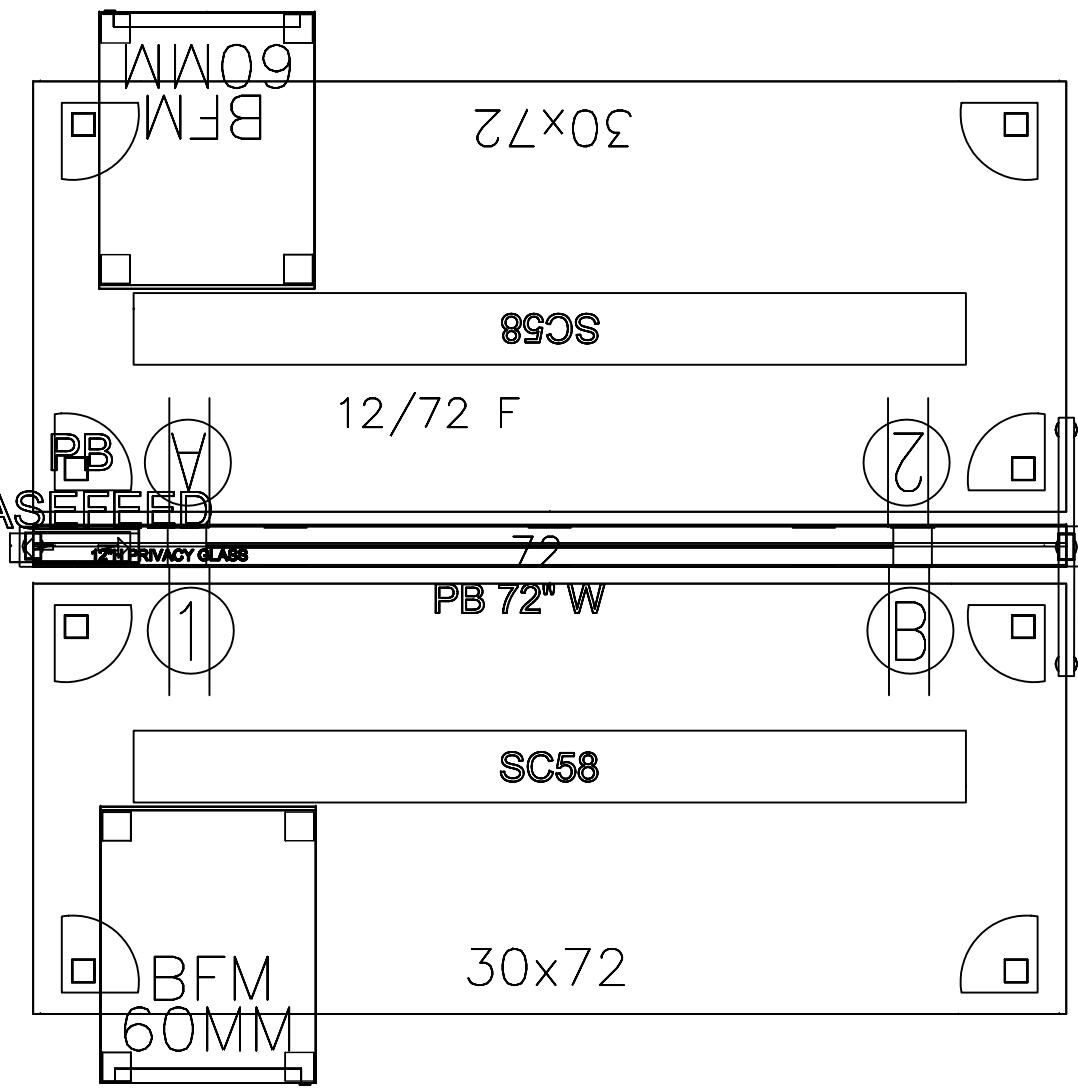

6' - 0"

5' - 5"

EVOLVE POWERBEAM - WEBSITE TYPICALS

EPB519 - 2PACK

SPECIFICATION DEPARTMENT

global furniture group  
 globalfurnituregroup.com  
 globalADpartfolio.com  
 evolvefurnituregroup.com

PREPARED BY

DATE

PROJECT NUMBER

REVISION

SHEET

SCALE = NTS

DRAWN TO DEALER PROVIDED SPECIFICATIONS. THE GLOBAL GROUP OF COMPANIES IS NOT RESPONSIBLE FOR THE OVERALL ACCURACY OF ROOM DIMENSIONS, COLUMNS, DOORWAYS, WINDOWS, OBSTRUCTIONS, ETC. THIS RENDERING IS BEING PROVIDED TO YOU IN CONJUNCTION WITH THE PROSPECTIVE RETAIL SALE OF PRODUCTS AND IS FOR INFORMATIONAL PURPOSES ONLY. THE GLOBAL GROUP OF COMPANIES IS NOT A LICENSED INTERIOR DESIGNER OR ARCHITECT.