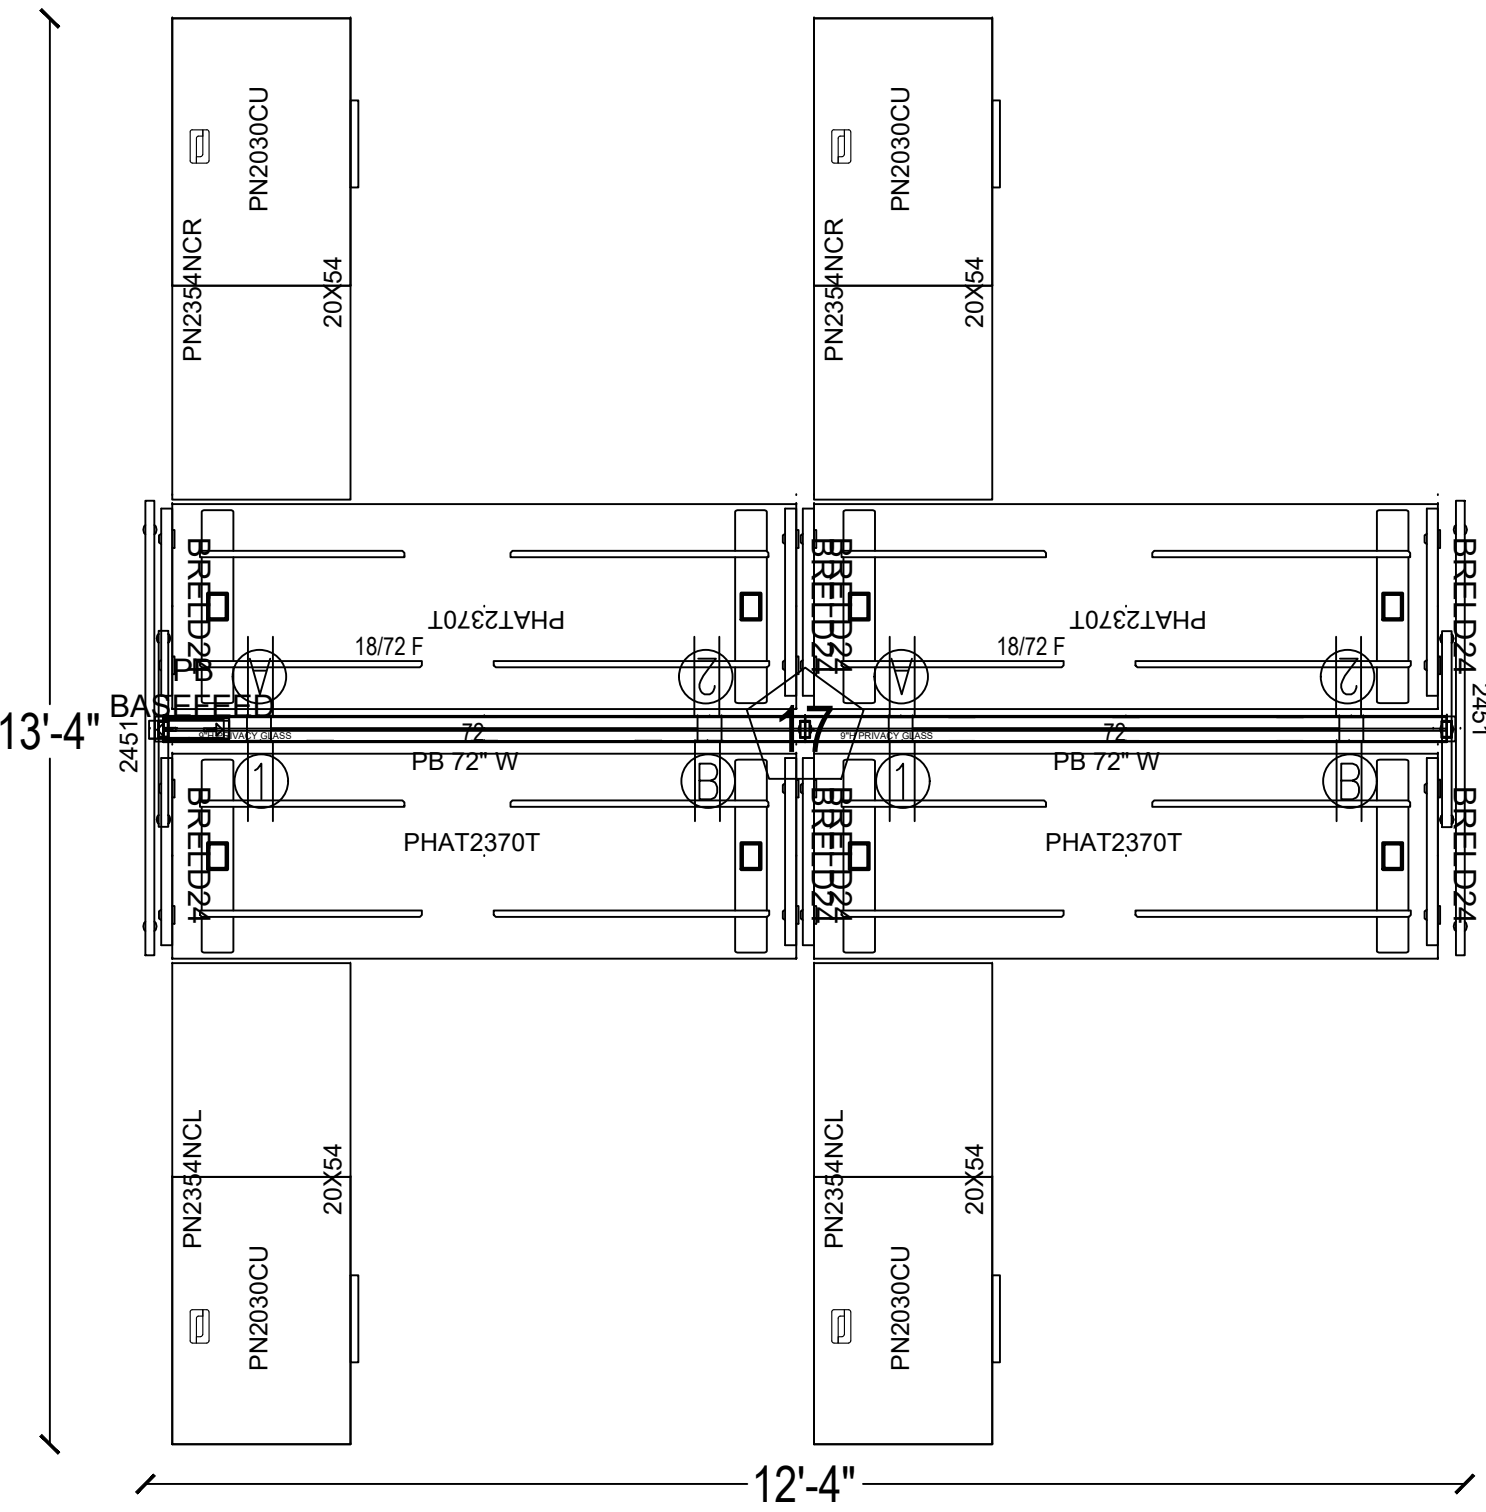

EVOLVE POWERBEAM - WEBSITE TYPICALS

EPB512-W - 4PACK

SPECIFICATION DEPARTMENT

globalfurnituregroup.com
globalADportfolio.com
evolvefurnituregroup.com

PREPARED BY
DATE
PROJECT NUMBER
REVISION

SHEET

SCALE = NTS

DRAWN TO DEALER PROVIDED SPECIFICATIONS. THE GLOBAL GROUP OF COMPANIES IS NOT RESPONSIBLE FOR THE OVERALL ACCURACY OF ROOM DIMENSIONS, COLUMNS, DOORWAYS, WINDOWS, OBSTRUCTIONS, ETC. THIS RENDERING IS BEING PROVIDED TO YOU IN CONJUNCTION WITH THE PROSPECTIVE RETAIL SALE OF PRODUCTS AND IS FOR INFORMATIONAL PURPOSES ONLY. THE GLOBAL GROUP OF COMPANIES IS NOT A LICENSED INTERIOR DESIGNER OR ARCHITECT.