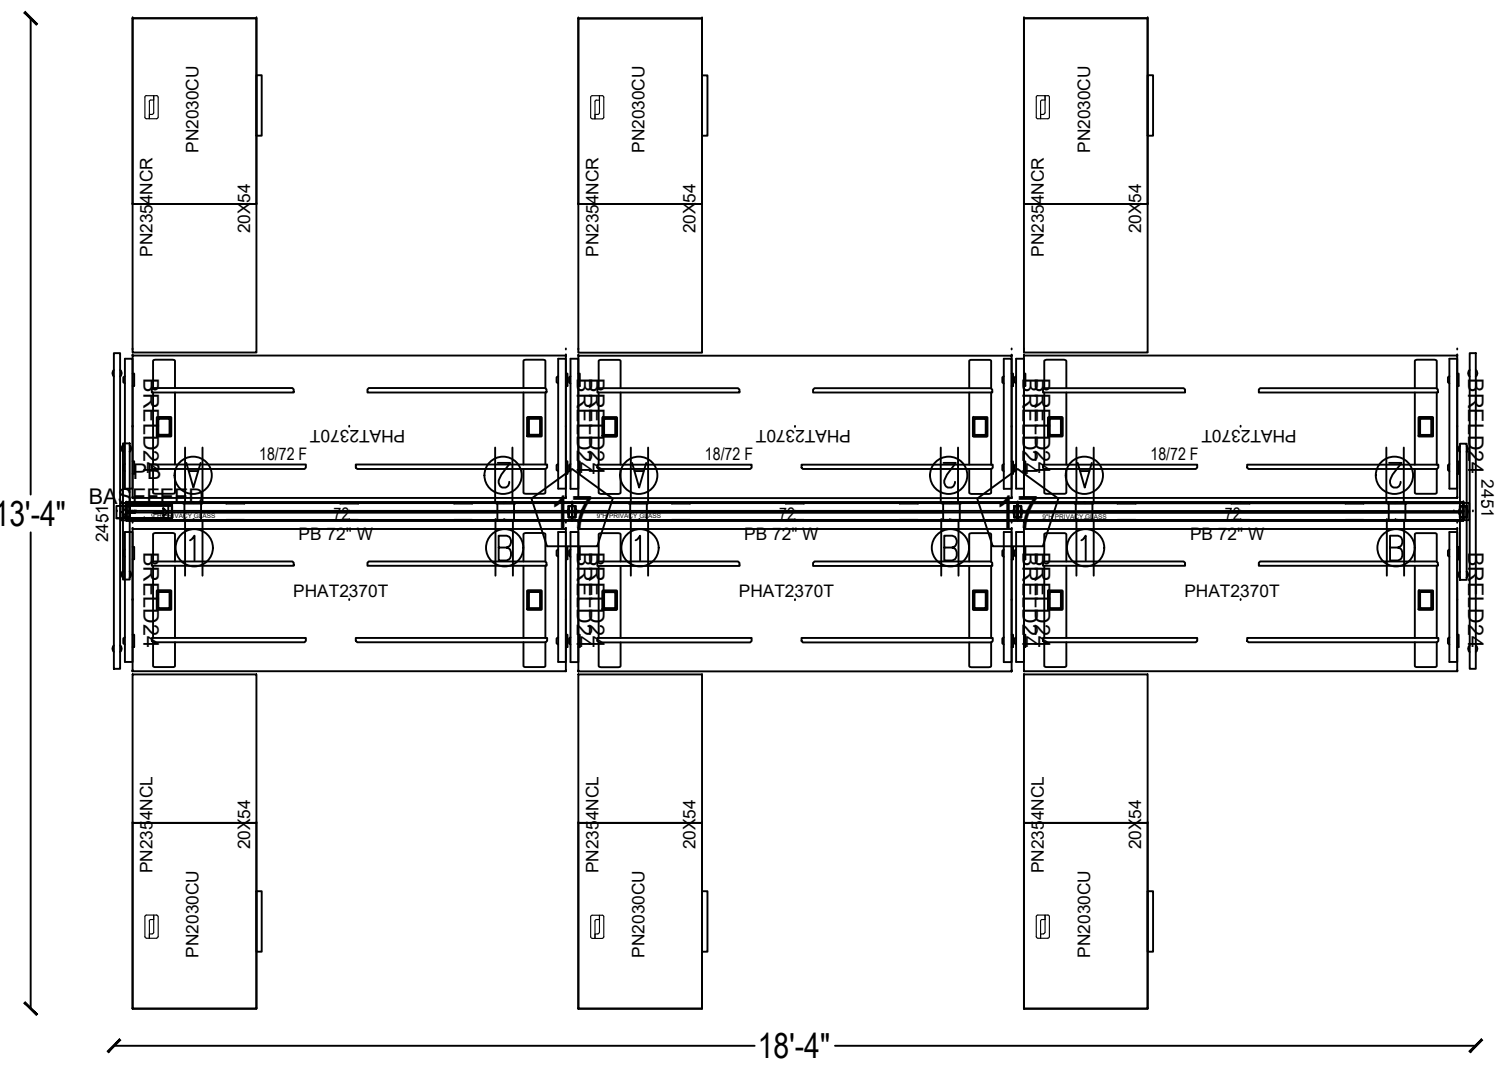

PREPARED BY
DATE
PROJECT NUMBER
REVISION

SHEET
SCALE = NTS

DRAWN TO DEALER PROVIDED SPECIFICATIONS. THE GLOBAL GROUP OF COMPANIES IS NOT RESPONSIBLE FOR THE OVERALL ACCURACY OF ROOM DIMENSIONS, COLUMNS, DOORWAYS, WINDOWS, OBSTRUCTIONS, ETC. THIS RENDERING IS BEING PROVIDED TO YOU IN CONJUNCTION WITH THE PROSPECTIVE RETAIL SALE OF PRODUCTS AND IS FOR INFORMATIONAL PURPOSES ONLY. THE GLOBAL GROUP OF COMPANIES IS NOT A LICENSED INTERIOR DESIGNER OR ARCHITECT.